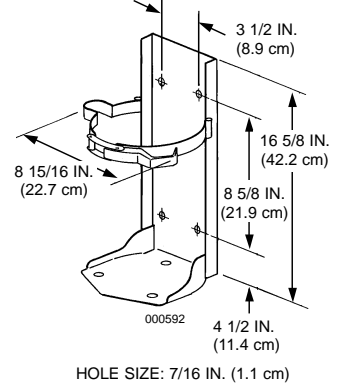

Part No. 30937

- SY-2013
- SY-2014
- SY-2023
- SY-2024
- SY-2033
- SY-2034
- SY-1741
- CA-1481
- AA20
- A20I
- PK20
- PK20I
- C20
- C20I
- FE13
- W02-1