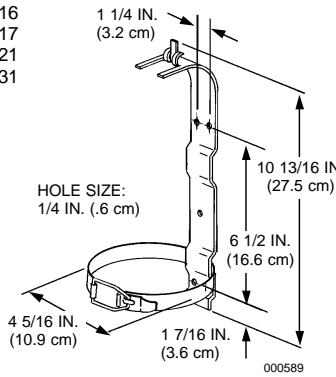

Part No. 415824

- SY-0516
- SY-0517
- SY-0521
- SY-0531