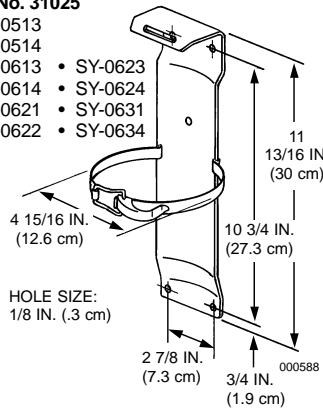

Part No. 31025

- SY-0513
- SY-0514
- SY-0613
- SY-0614
- SY-0621
- SY-0622
- SY-0623
- SY-0624
- SY-0631
- SY-0634