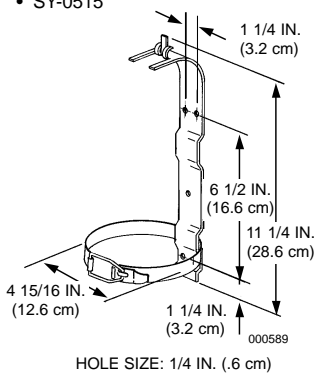

Part No. 54160

- SY-0515