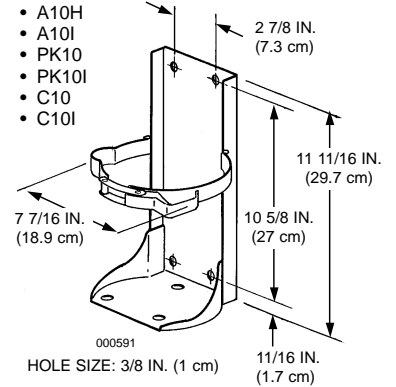

Part No. 30865

- SY-1013
- SY-1014
- SY-1023
- SY-1024
- SY-1033
- SY-1034
- SY-1441
- A10H
- A10I
- PK10
- PK10I
- C10
- C10I