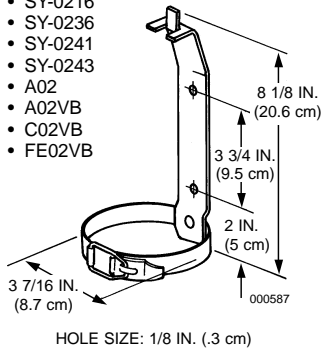

Fire Extinguisher Brackets

Part No. 24610

- SY-0216
- SY-0236
- SY-0241
- SY-0243
- A02
- A02VB
- C02VB
- FE02VB