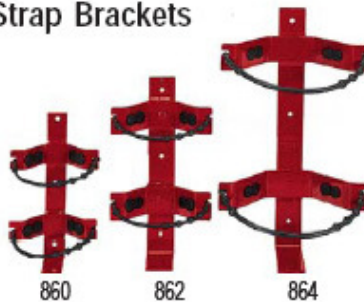

Heavy Duty Box Type Vehicle Brackets (Red Brackets are Galvanized)

10 lb. Wall Strap Type

Heavy Duty Dolly Cart

Heavy Duty Rubber Strap Brackets

"I" Beam Brackets Exterior

868 - 6", 8", 10", 12"

Interior

872 - 6" to 8", 10" to 12"